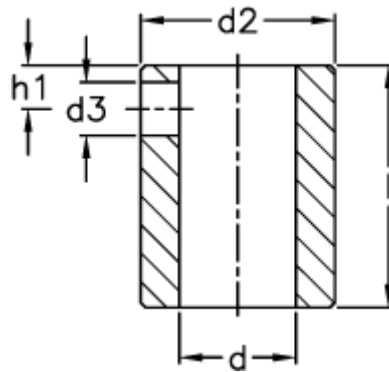

# Data Sheet

Article number: 2307087940

Description: E+G Reduction sleeve CE.87940  
RB52-12

## Measures

---

$d_2 f7 = 20$

$d_3 = 5.50$

$d H7 = 12$

$h_1 = 4.5$

$l = 25$